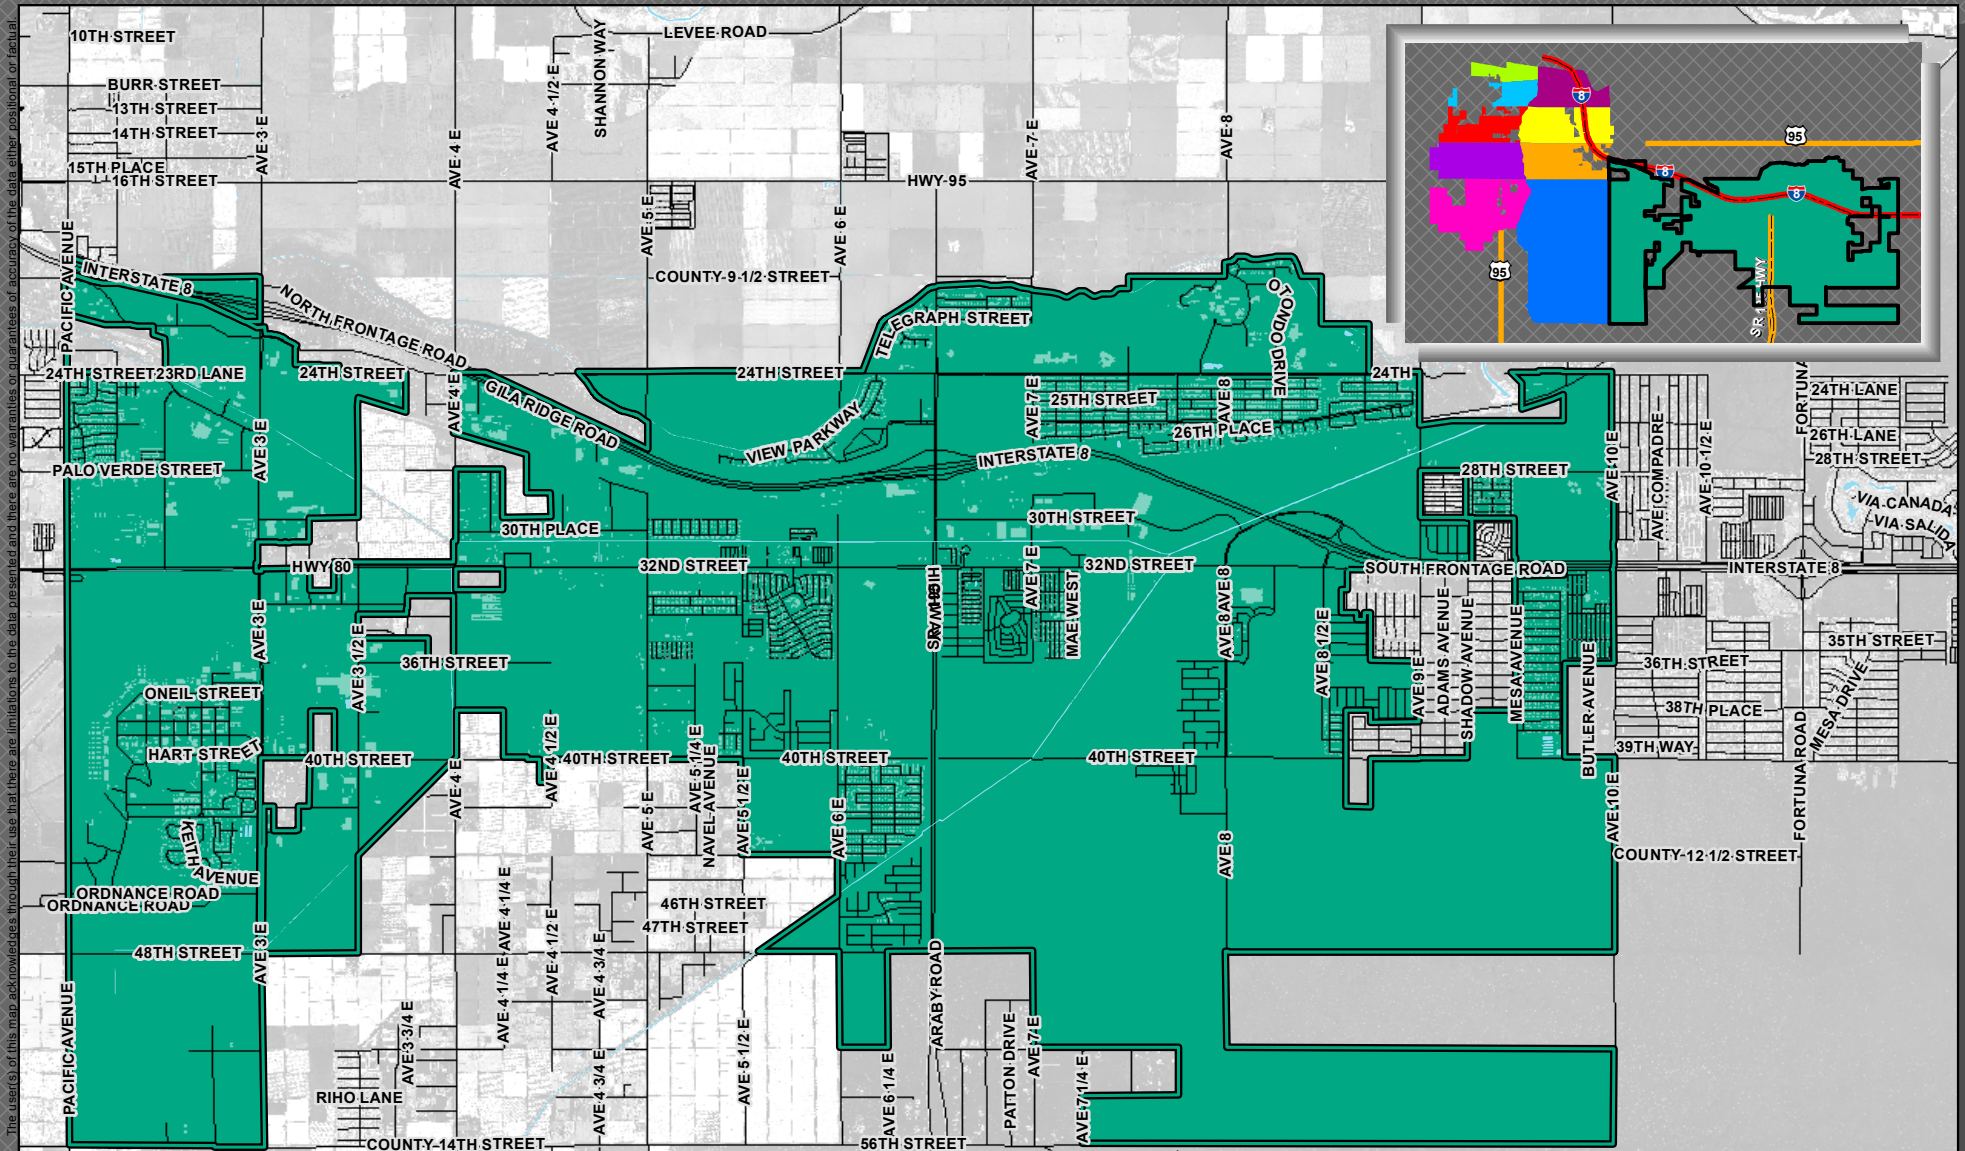

City of YUMA

Neighborhood Cleanup 2012

 AREA 10 - April 2 to April 5

Area 10

The user(s) of this map acknowledges through their use that there are limitations to the data presented and there are no warranties or guarantees of accuracy of the data either positional or factual.