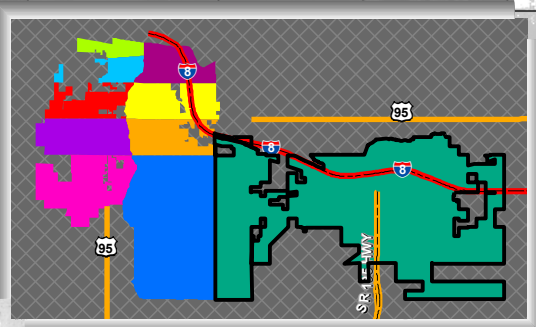

City of YUMA

Neighborhood Cleanup 2012

 AREA 10 - April 2 to April 5

Area 10

The user(s) of this map acknowledges through their use that there are limitations to the data presented and there are no warranties or guarantees of accuracy of the data either positional or factual.